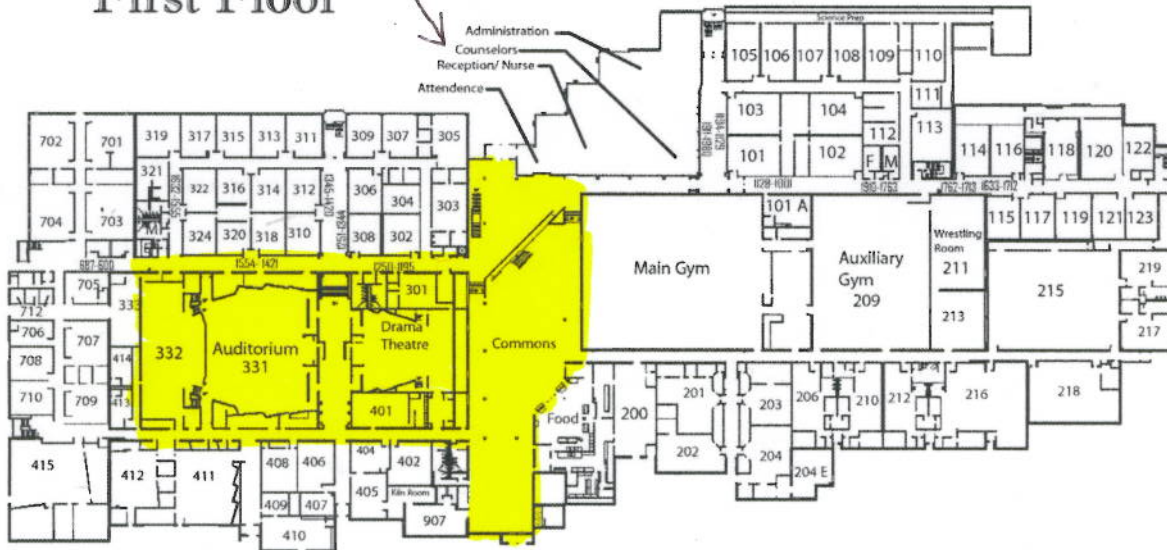

Olathe East

Map of the School

First Floor

North Entrance

South Entrance

Office Science Gymnasium P.E. Technology Education Drama Theatre Social Science International Lang.
 Food Service Family & Consumer Sciences Performing Arts Auditorium Art Special Education Commons

Olathe East High School 14545 West 127th Street Olathe, Kansas 66062 913-780-7120

Commons Area – Lunch (and access to North Exit / South Exit)

Main Auditorium 331 / Grand Stage 332

- General Assembly
- Preliminary Quartet Contest (Primary Auditorium A)
- Quartet Contest Finals
- Break-out Sessions
- Home-base camp for Music Educators!

Drama Theatre (across the lobby from the Main Auditorium)

- Preliminary Quartet Contest (Secondary Theatre B)
- Break-out Sessions

300 – Aisle (North side of Auditorium / Drama Theatre)

400 – Aisle (South side of Auditorium / Drama Theatre)